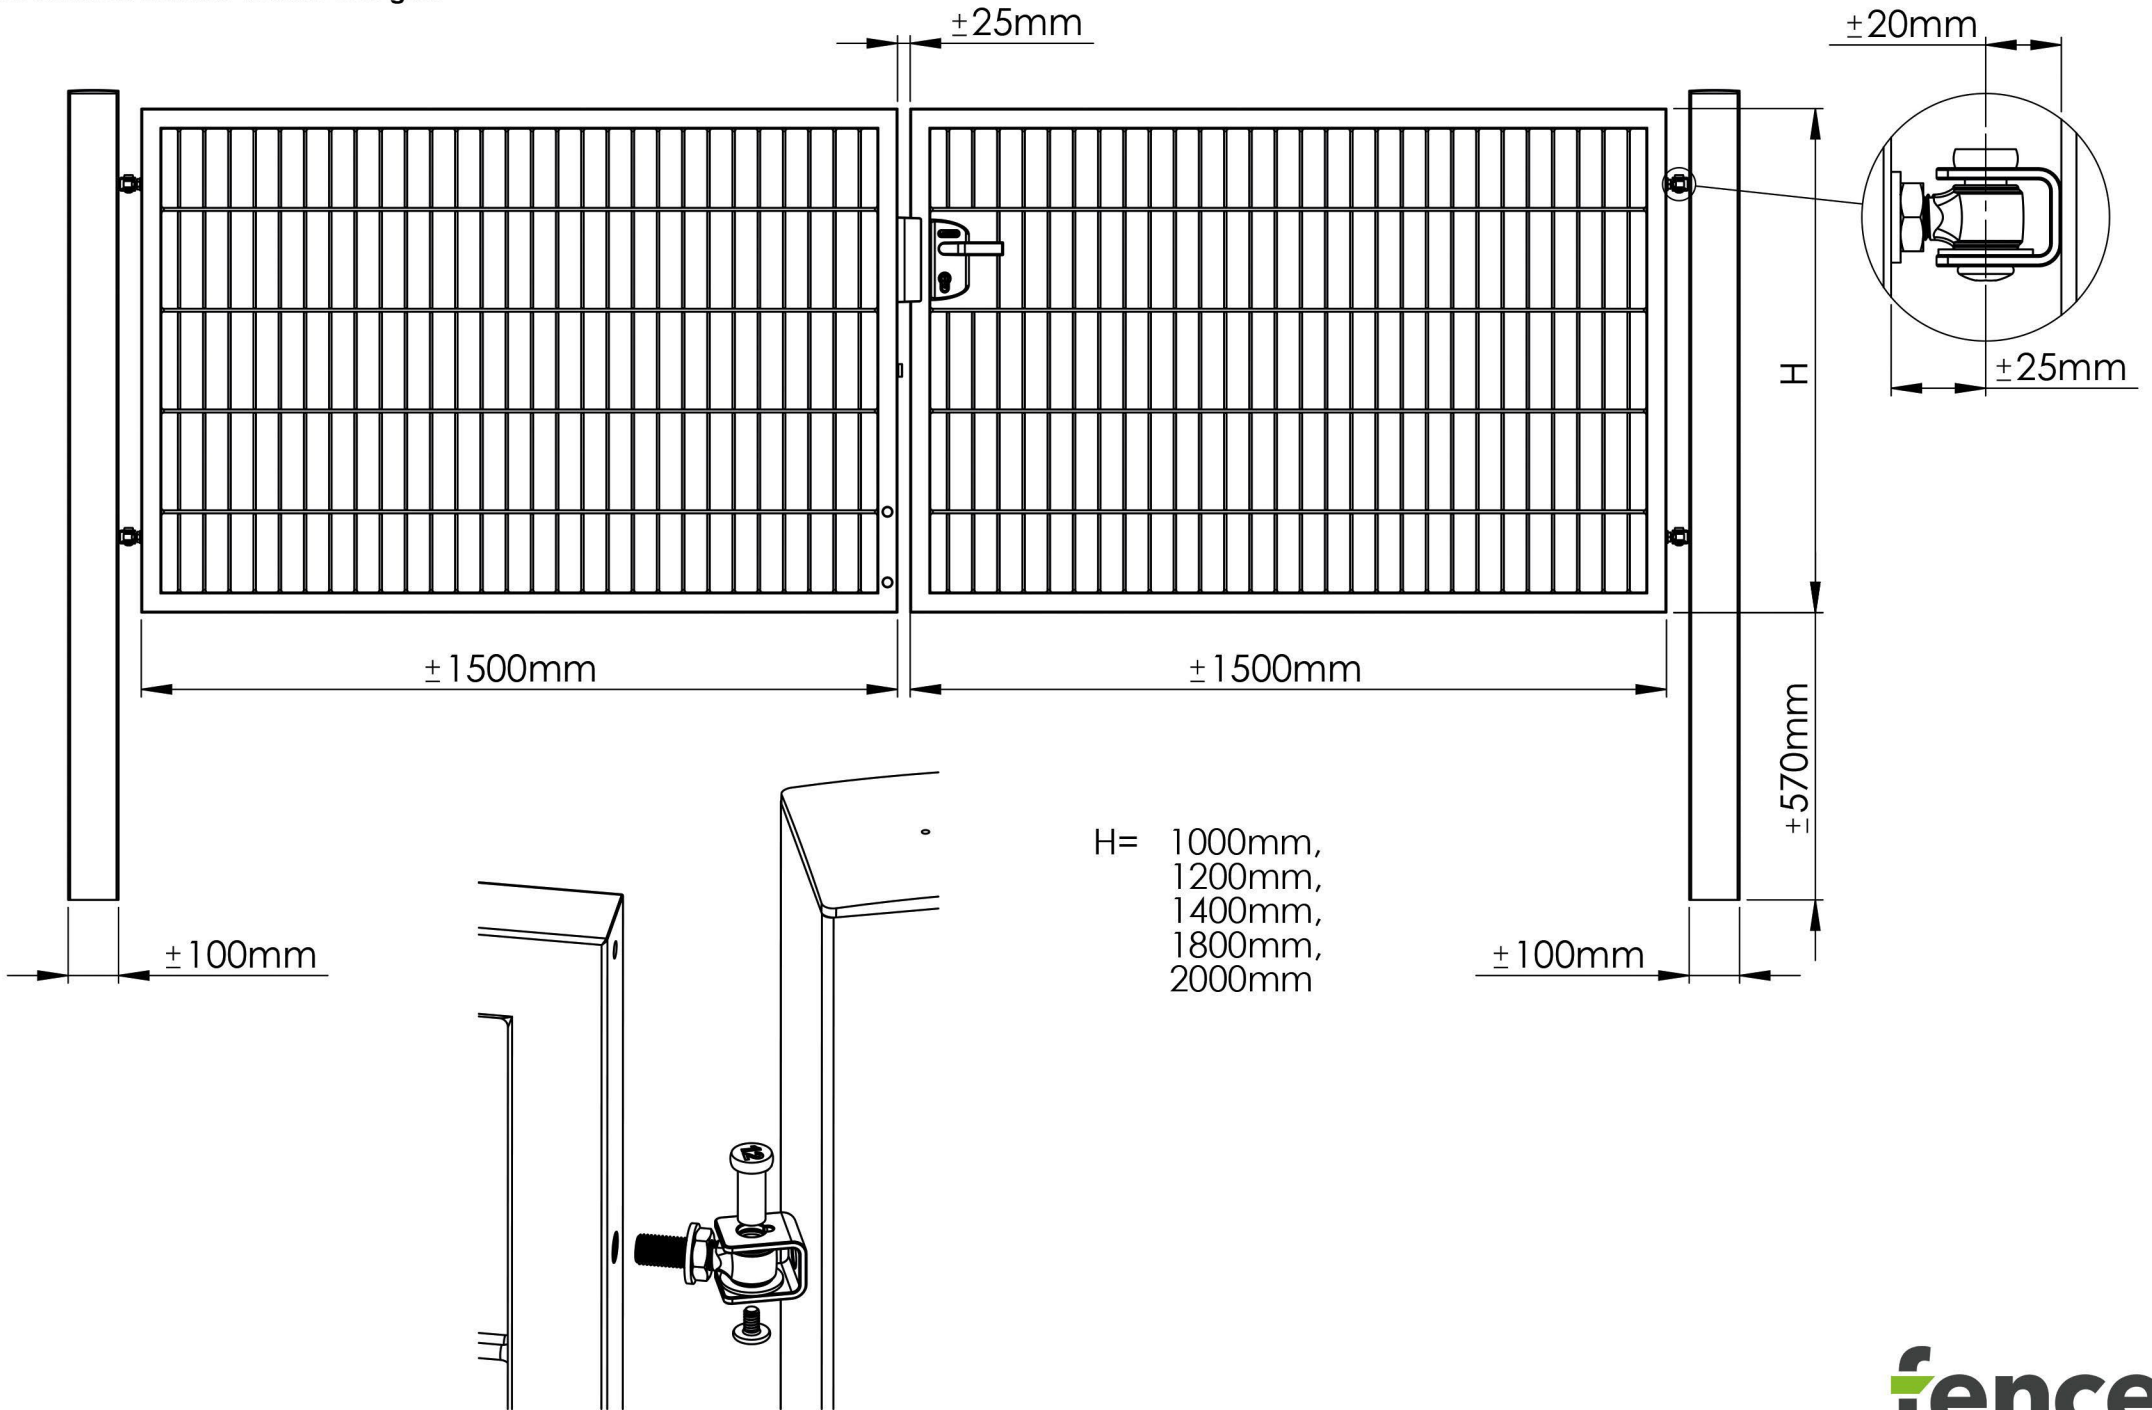

Installation manual double leaf gate

Installation manual double leaf gate